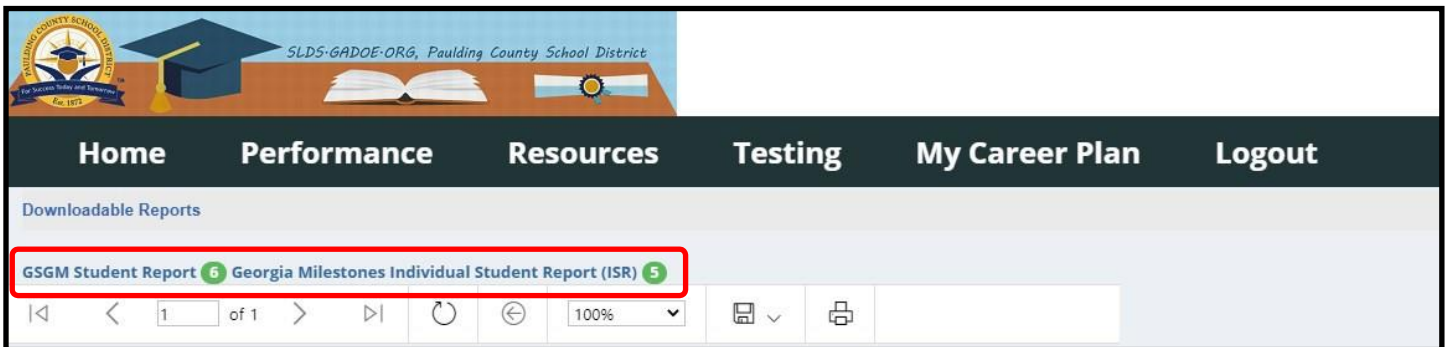

On the Performance page, you can find state assessment results in **two locations**. To open a **PDF of the score report**, click on the **name of the assessment** shown at the top of the page below.