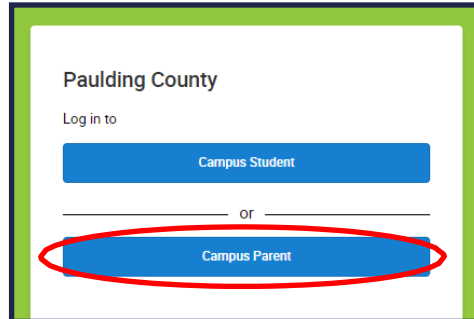

On the next page, click on the button for **Campus Parent**.