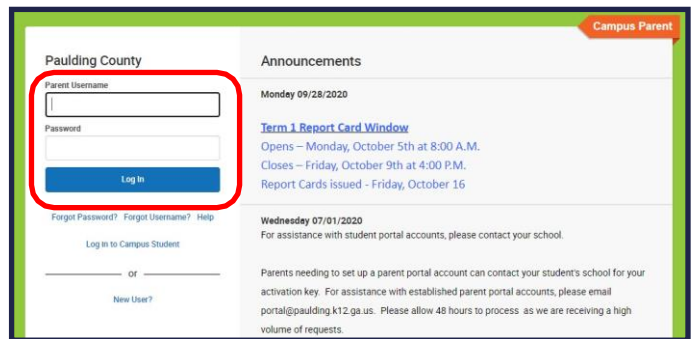

Assessment Results in IC Parent Portal

Paulding County School District - Engage. Inspire. Prepare.

Your student's state assessment results can be located in the Infinite Campus Parent Portal. To access the IC Parent Portal, go the PCSD website at www.paulding.k12.ga.us. Below the photo banner, you will find a series of icons. Click on the icon labeled **Infinite Campus Parent Portal/Student Grades**.

On the next page, click on the button for **Campus Parent**.

Enter the **Parent Username and Password** in the appropriate spaces. If you cannot remember your password, use the provided link to request a password reset. If you continue to have issues logging into the site, please visit the following site for more information: <https://www.paulding.k12.ga.us/domain/4142>